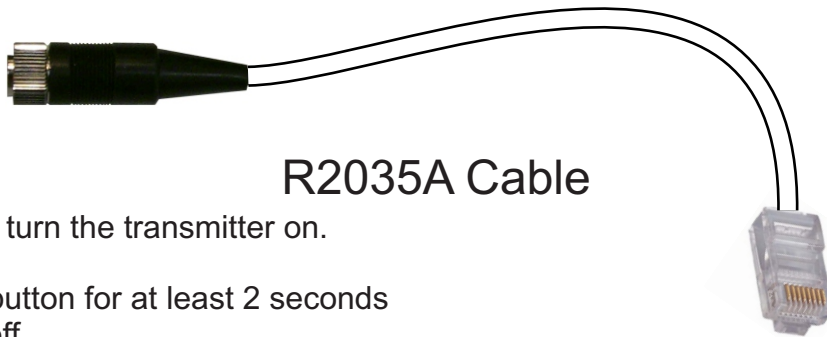

# R2035A JUGS Pro-Sports Radar Gun Wireless Adapter

R2035A Radar Gun Wireless transceiver to permit the R2050 Pro-Sports radar gun to communicate to a large wireless display and camera style carrying case with belt and shoulder straps.

## Specifications:

Powered by 3 AA batteries or from an AC wall adapter.  
RJ45 Input jack. RJ45 Output jack.  
Belt clip that snaps to your belt.  
Light weight, easy to use.

## Required Accessories:

R2035A cable  
WT-TR25150 Wall adapter

R2035A Cable

Press the ON button to turn the transmitter on.

Press and hold the ON button for at least 2 seconds to turn the transmitter off.