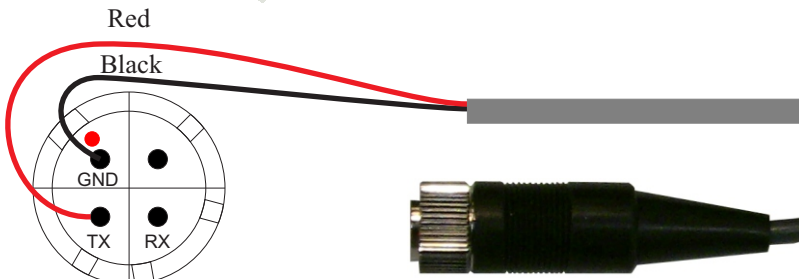

## Connectors:

P1 - Hirose SR-30 series 4 pin metal 10mm miniature microphone connector  
Hirose SR30-10PE-4P

Mates to connector on the radar gun:  
Hirose SR30-10R-4S

P2 - RJ-45 male cable connector.

Front View of Male Connector

To Input (RX-422) on wireless adapter.

Rear View of Male Connector

RJ-45 Male Cable Connector  
(Contacts Facing You)

Label:

**Wireless Radar Gun Cable**  
R2035A JUGS Pro-Sports Radar Gun  
Interface Cable to connect the R2050  
radar gun to the wireless display.