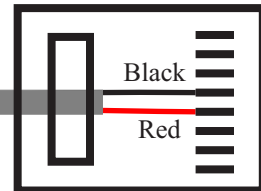

To Input (RX-422) on wireless adapter.

Rear View of Male Connector

RJ-45 Male Cable Connector  
(Contacts Facing You)

Label:

**Wireless Radar Gun Cable**  
R2035A JUGS Pro-Sports Radar Gun  
Interface Cable to connect the R2050  
radar gun to the wireless display.