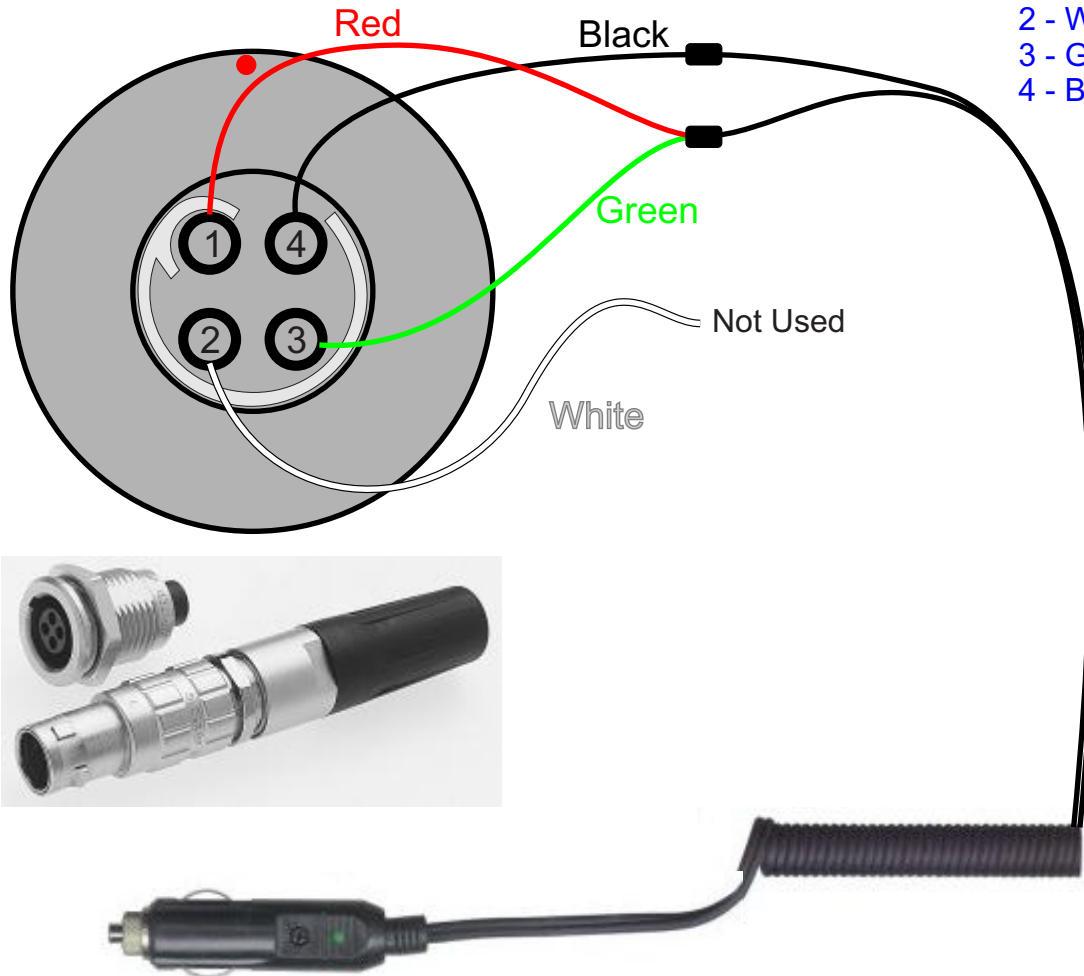

# R2016 - Cigarette Lighter to R2050 Radar Gun

Wire Colors	Souriau JBX Male Connector
1 - Red	1 - +12VDC
2 - White	2 - Not used
3 - Green	3 - +12VDC
4 - Black	4 - Ground

**Cable Specifications:**  
Length: 10 feet Coil cord  
Type: 2 cond, 22GA, stranded  
Color: Black

**Connectors:**  
JBXFD1G04MSSDSMR  
CONN PLUG 4POS STRAIGHT SOLDER

12V, Single Outlet Platinum Series Cigarette Lighter Adapter w/10' Coil Cord.

Alzatex, Inc  
6400 SW 213th Ave  
Aloha, OR 97007  
[www.alzatex.com](http://www.alzatex.com)  
[terryl@alzatex.com](mailto:terryl@alzatex.com)  
503 642-9693

Designed by Terry Lang

Label:

**R2016 Car Adapter**  
Cigarette Lighter Car adapter with coil cord, 4-pin Souriau Connector.