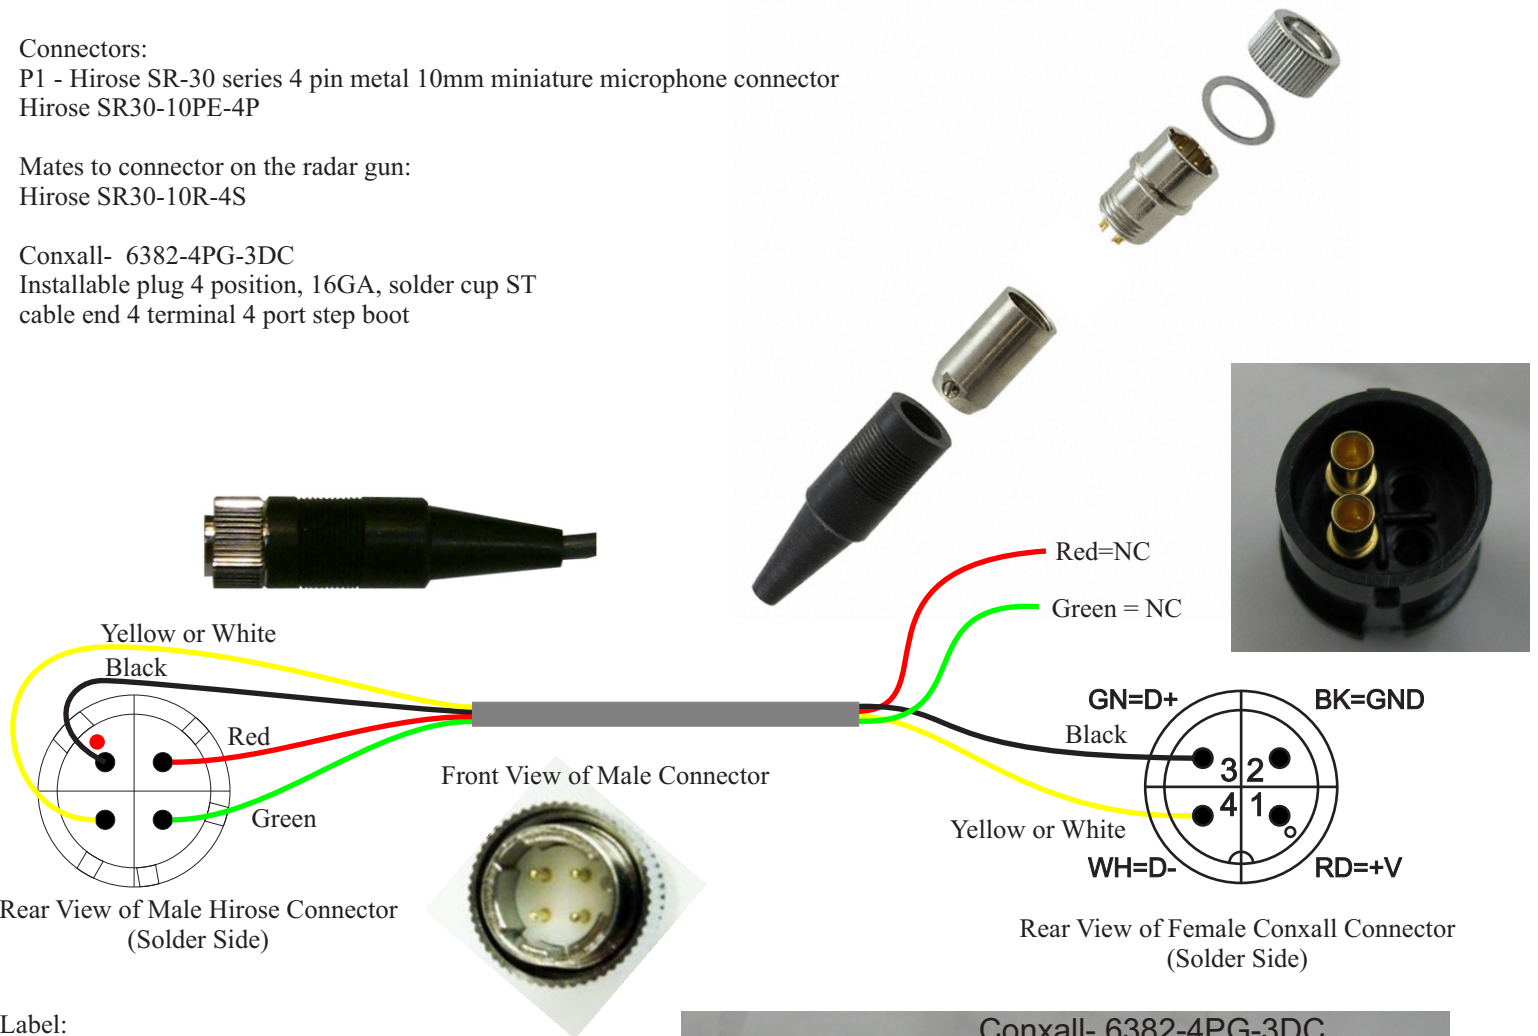

Hard Wired connection to connect the R2050 radar gun to the R2022A Radar Gun Display.

Designed by Terry Lang

## Cable Specifications:

Length: 50 feet  
 Type: 4 cond, 22GA, stranded, CM/CL2  
 Color: White

## Connectors:

P1 - Hirose SR-30 series 4 pin metal 10mm miniature microphone connector  
 Hirose SR30-10PE-4P

Mates to connector on the radar gun:  
 Hirose SR30-10R-4S

Conxall- 6382-4PG-3DC  
 Installable plug 4 position, 16GA, solder cup ST  
 cable end 4 terminal 4 port step boot

Label:

**Wired Radar Gun Cable**  
 JUGS Pro-Sports Radar Gun Interface  
 Cable to connect the R2050 radar gun  
 to the R2022A radar gun display.