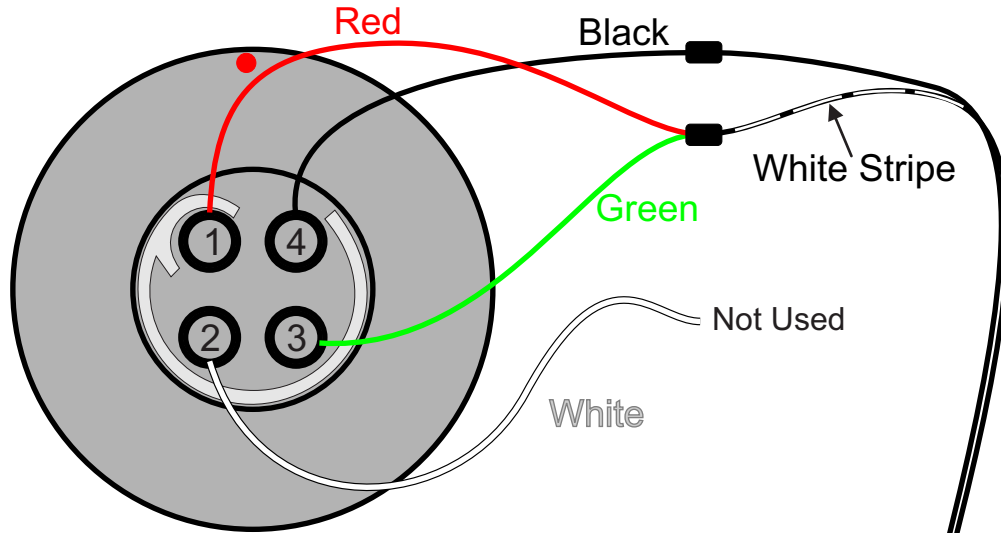

R2017 - Wall Power Supply to R2050 Radar Gun

Wire Colors	Souriau JBX Male Connector
1 - Red	1 - +12VDC
2 - White	2 - Not used
3 - Green	3 - +12VDC
4 - Black	4 - Ground

Specifications:
Voltage: 12VDC
Current: 2.5Amps
Color: Black

Connectors:
JBXFD1G04MSSDSMR
CONN PLUG 4POS STRAIGHT SOLDER

V-Infinity EMSA120250-P5P-SZ
Adapter MULTI-BLADE 12VDC 2.5A P5P

Alzatex, Inc
6400 SW 213th Ave
Aloha, OR 97007
www.alzatex.com
terryl@alzatex.com
503 642-9693

Designed by Terry Lang

Label:

R2017 Power Adapter
Wall transformer, Input 100-240V
50-60Hz, Output 12V, 2.5 Amp
with 4-pin Souriau Connector.